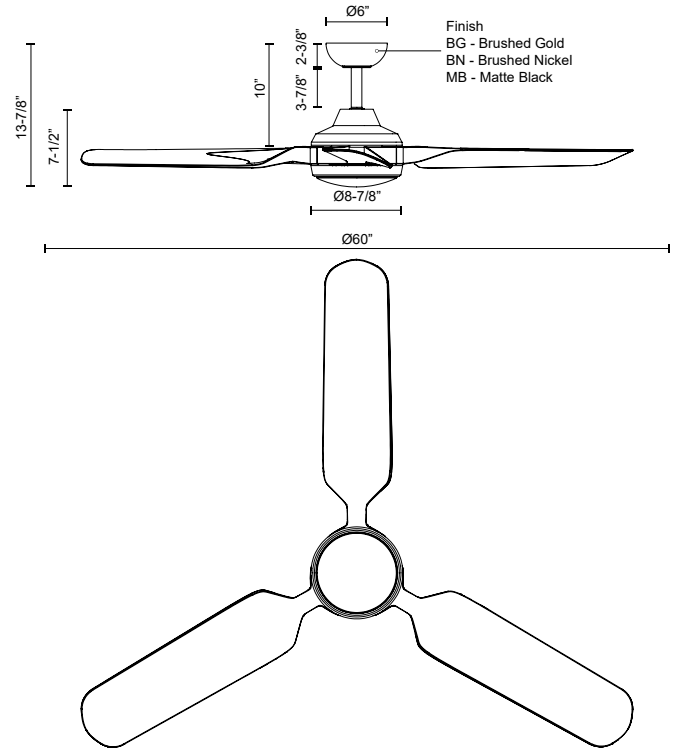

FANS

PROJECT

SPECIFICATION DETAILS

Fixture Dimensions	D60" x H13-7/8"
Light Source	LED
Max Wattage	Total 53W Max [20W LED + Max 33W Motor]
Total Lumens	1900lm
Delivered Lumens	1201lm
Voltage	120V
Color Temperature	3000K
CRI (Ra)	90CRI
LED Rated Life	50,000 hours
Dimming	Integrated Dimming with Remote
Diffuser Details	Polymeric Diffuser
Material	Steel & Aluminum Body, ABS Blade
Rod Length	3-7/8" (for different rod length, contact factory)
Wire Length	78" with 78" safety cable
Minimum Hang Height	14"
Location	Damp
Illumination Direction	Downlight
Canopy Dimensions	D6" x H2 3/8"
Sloped Ceiling Adaptable	Yes, Up to 25 Degrees
Minimum Distance to Floor	84"
Ceiling to Blade Distance	10" Minimal
Blade	3 Blades @ 13 Degrees Pitch
Control	Remote Control
Fan RPM	6 Speed (Reversible), 51-130rpm
CFM	7000 Max
Airflow Efficiency (CFM/WATT)	993 Max
Estimated Yearly Energy Cost ($)	6
Paint Finish	BG02; BN01; MB01;

* For custom options, consult factory for details.

* For warranty information, please visit www.kuzcolighting.com/warranty

DESCRIPTION

The Fremont Collection is simple yet sophisticated. Available in three stunning finishes, including a trendy Black and Brushed Gold mixed-metal option, this fan adds a touch of style to any space. Fan is remote controlled and features six speeds and dimmable LED illumination.

KUZCO

CANADA: 19054 28TH AVENUE - SURREY, BC V3Z 6M3

USA: 3035 E. LONE MOUNTAIN ROAD - LAS VEGAS, NV 89081

WWW.KUZCOLIGHTING.COM

© 2023 KUZCO LIGHTING. ALL RIGHTS RESERVED.

COMMENT