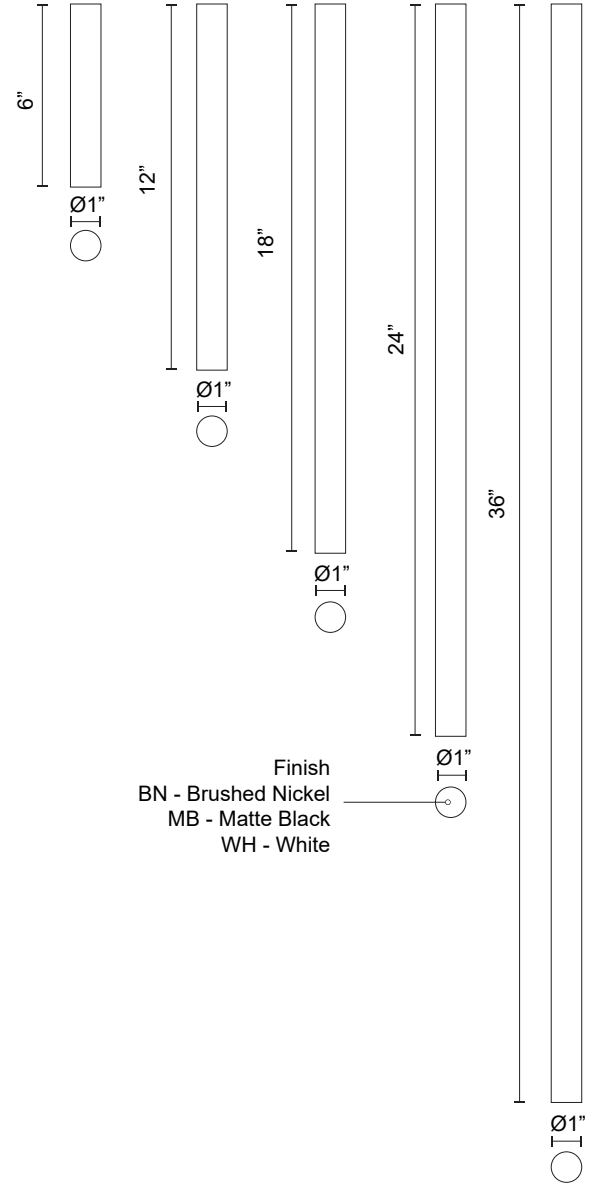

X-RD34-06 FAN
X-RD34-12 FAN
X-RD34-18 FAN
X-RD34-24 FAN
X-RD34-36 FAN

DOWNRODS

DESCRIPTION

Downrod for ceiling fans, available in three finishes. Each rod sold separately.

SPECIFICATION DETAILS

Downrod Dimensions	• D1" x H6" • D1" x H12" • D1" x H18" • D1" x H24" • D1" x H36"
Location	Damp; Dry (Only CF94956 & CF584054)

SUGGESTED FAN SELECTION TO WORK WITH DOWNROD

X-RD34-06BN FAN X-RD34-12BN FAN X-RD34-18BN FAN X-RD34-24BN FAN X-RD34-36BN FAN	 CF95960-BN Brushed Nickel	 CF96956-BN Brushed Nickel	
X-RD34-06MB FAN X-RD34-12MB FAN X-RD34-18MB FAN X-RD34-24MB FAN X-RD34-36MB FAN	 CF523056MB Matte Black	 CF584054MB Matte Black	 CF95960-MB Matte Black
	  CF95960-BG Brushed Gold	 CF96956-MB Matte Black	 CF96956-BG Brushed Gold
	  CF94956-MB Matte Black		
X-RD34-06WH FAN X-RD34-12WHFAN X-RD34-18WH FAN X-RD34-24WH FAN X-RD34-36WH FAN	 CF523056WH White		

KUZCO

CANADA: 19054 28TH AVENUE - SURREY, BC V3Z 6M3
USA: 3035 E. LONE MOUNTAIN ROAD - LAS VEGAS, NV 89081